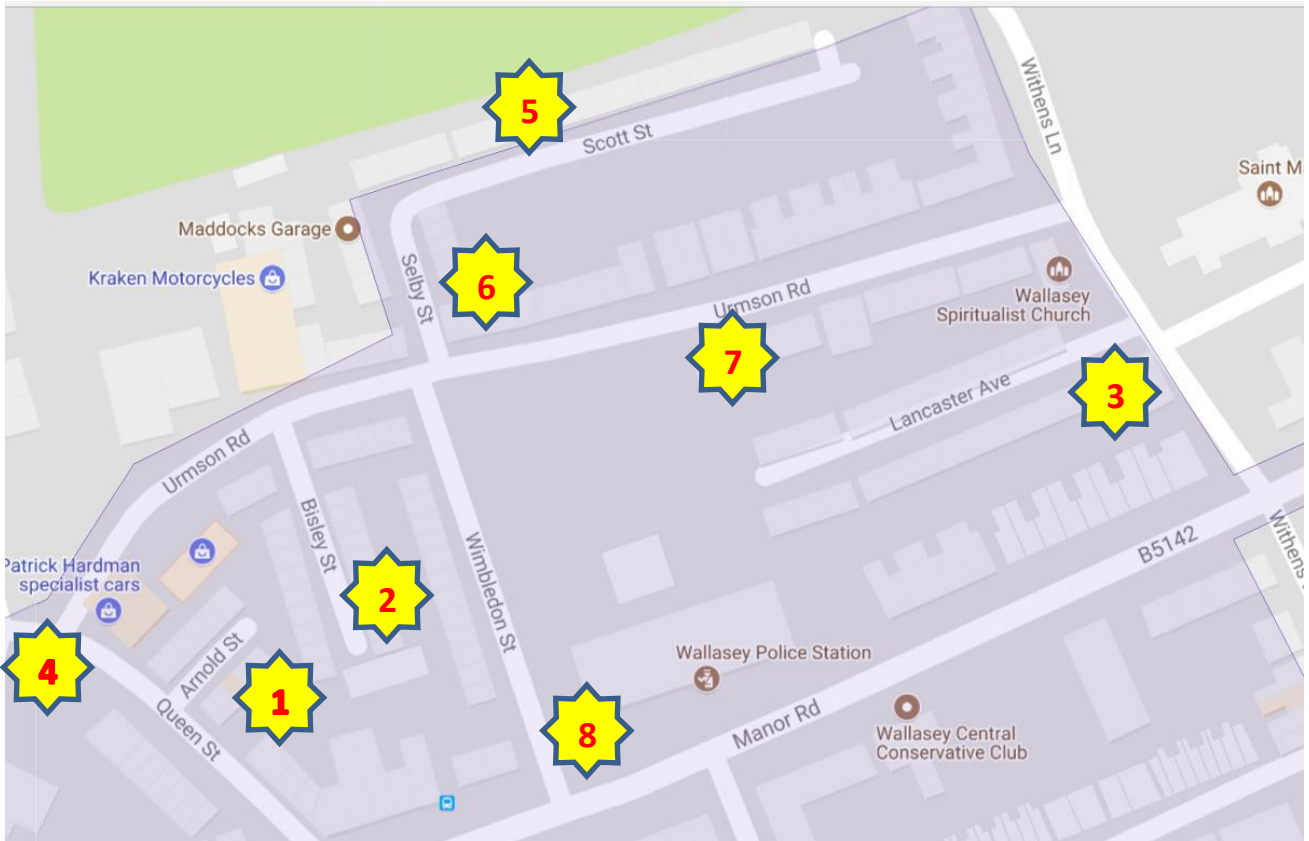

## Delivery Area V

- |     |                  |
|-----|------------------|
| V1= | Arnold Street    |
| V2= | Bisley Street    |
| V3= | Lancaster Avenue |
| V4= | Queen Street     |
| V5= | Scott Street     |
| V6= | Selby Street     |
| V7= | Urmson Road      |
| V8= | Wimbledon Street |