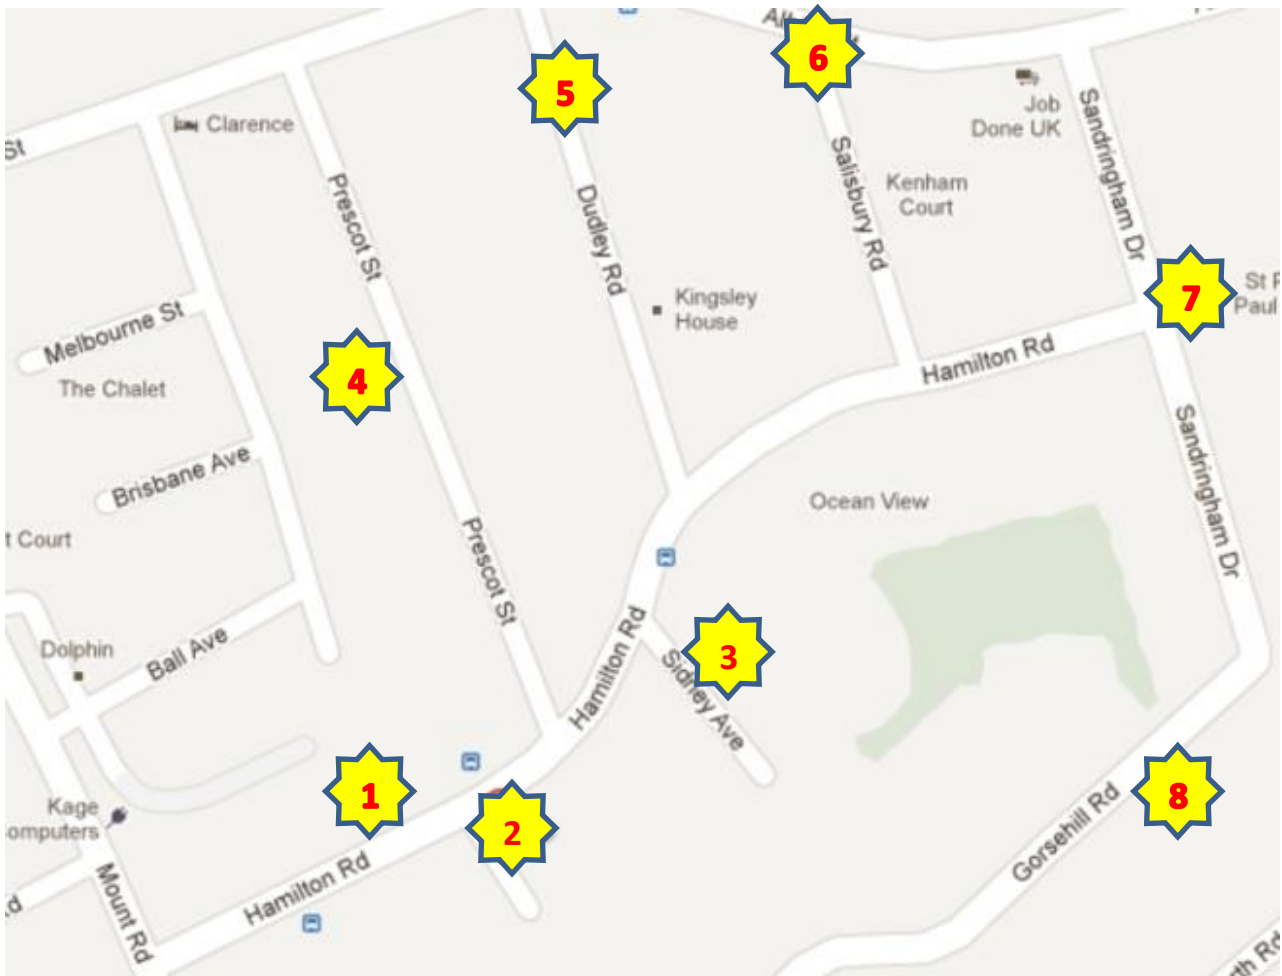

Delivery Area T

T1 = Hamilton Road (including Ocean View & Swanson Court)

T2 = Bellfield Crescent

T3 = Sidney Avenue

T4 = Prescott Street

T5 = Dudley Road

T6 = Salisbury Road (including Kenham Court)

T7 = Sandringham Drive

T8 = Gorsehill Road