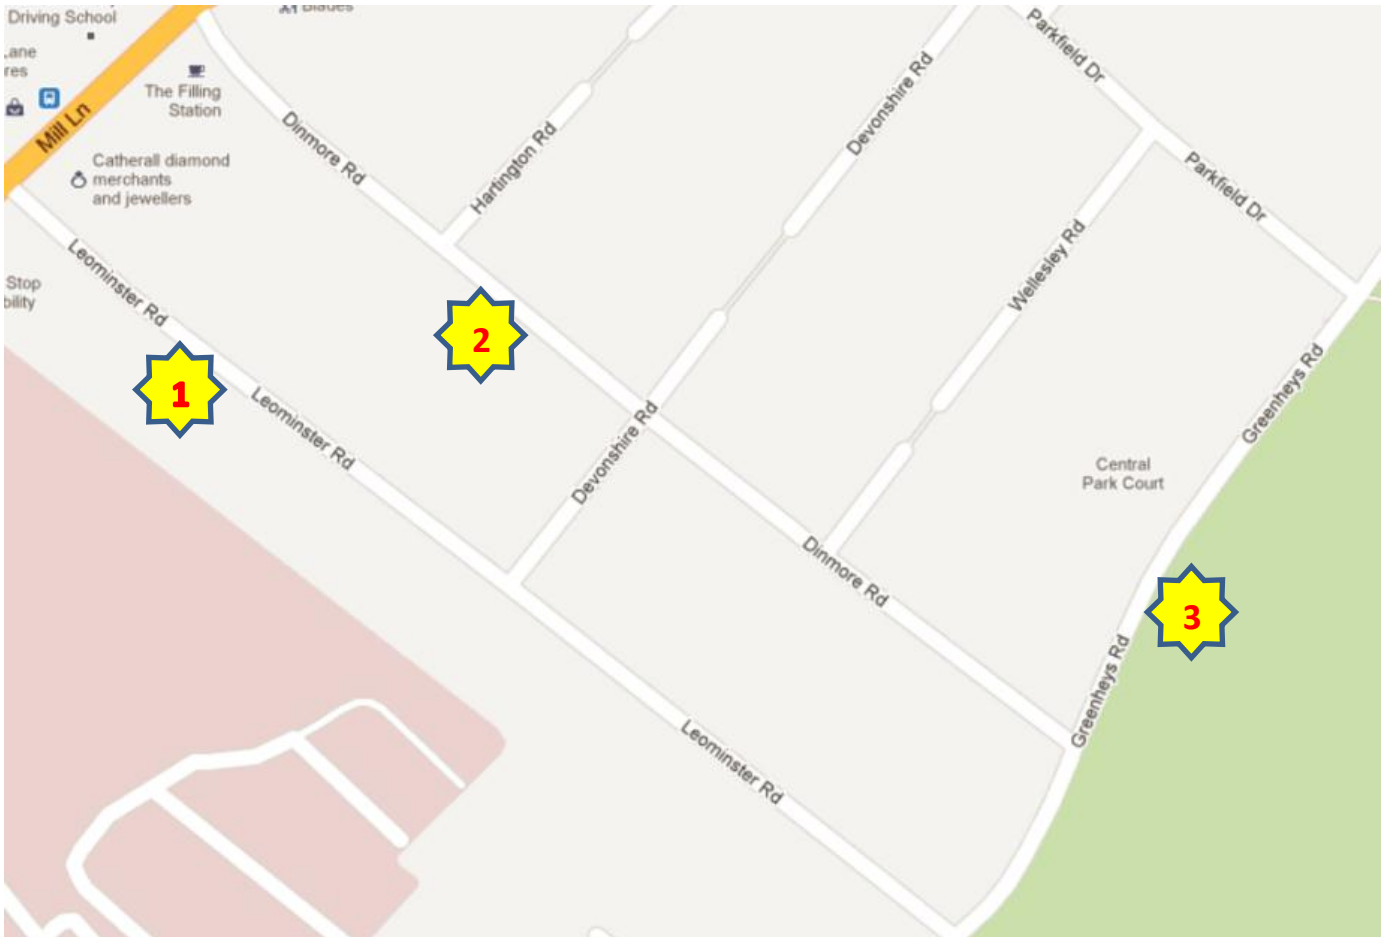

Delivery Area I

- I1 = Leominster Road
- I2 = Dinmore Road
- I3 = Greenheys Road, including
Central Park Court
Sycamore Lodge