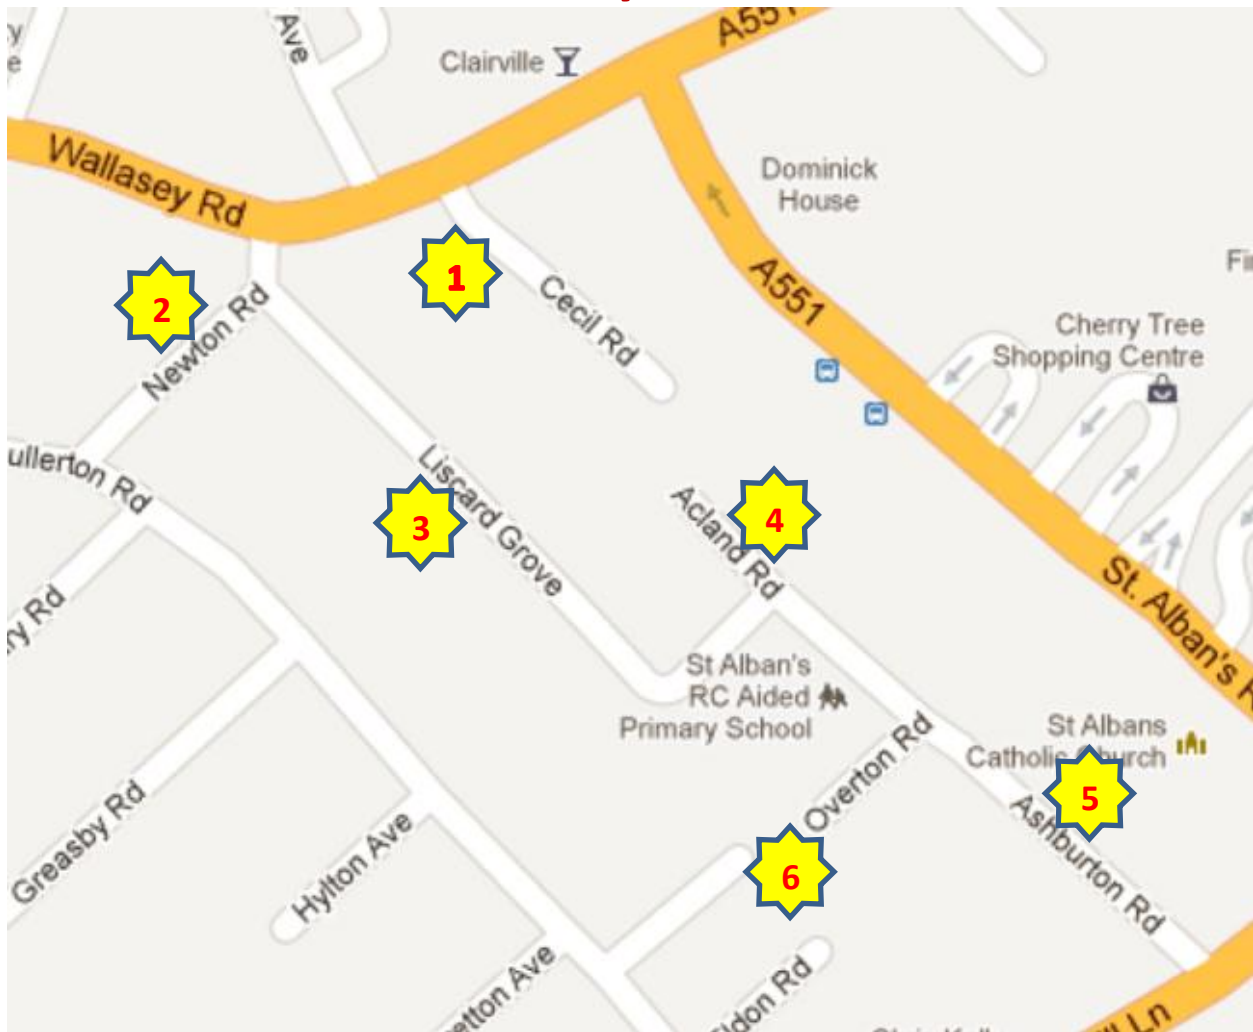

## Delivery Area D

- D1 = Newton Road
- D2 = Cecil Road
- D3 = Liscard Grove
- D4 = Acland Road
- D5 = Ashburton Road
- D6 = Overton Road